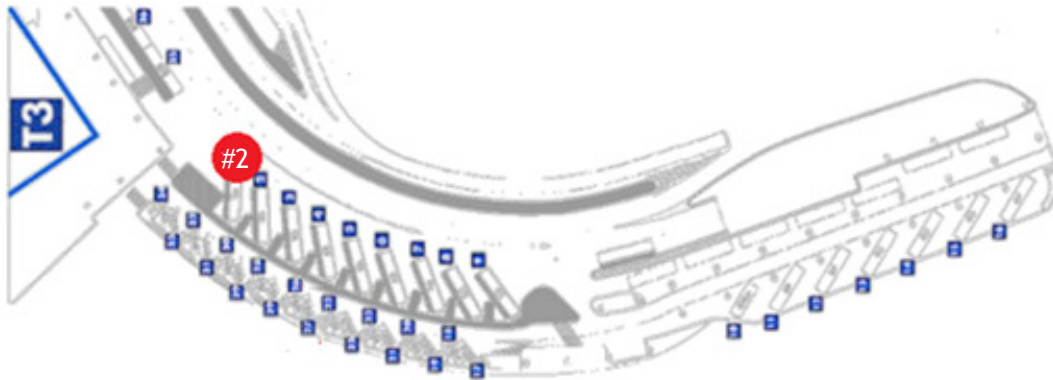

AIRPORT SHUTTLE BUS

Partenza da Hotel a Aeroporto Fiumicino

Departure from hotel to Fiumicino airport

08:00	15:00
09:00	16:00
10:00	17:00
11:00	18:00
12:00	19:00
13:00	20:00

6,00 € una corsa / one way

Servizio limitato alla disponibilità dei posti e su prenotazione

Airport shuttle map

The bus stop is outside Terminal 3 (Arrivals exit). After you exit the terminal from gate 4, you will have to cross the street and you will find our Shuttle Bus stop at the number 2, the number is written on the concrete. Please see the picture below.